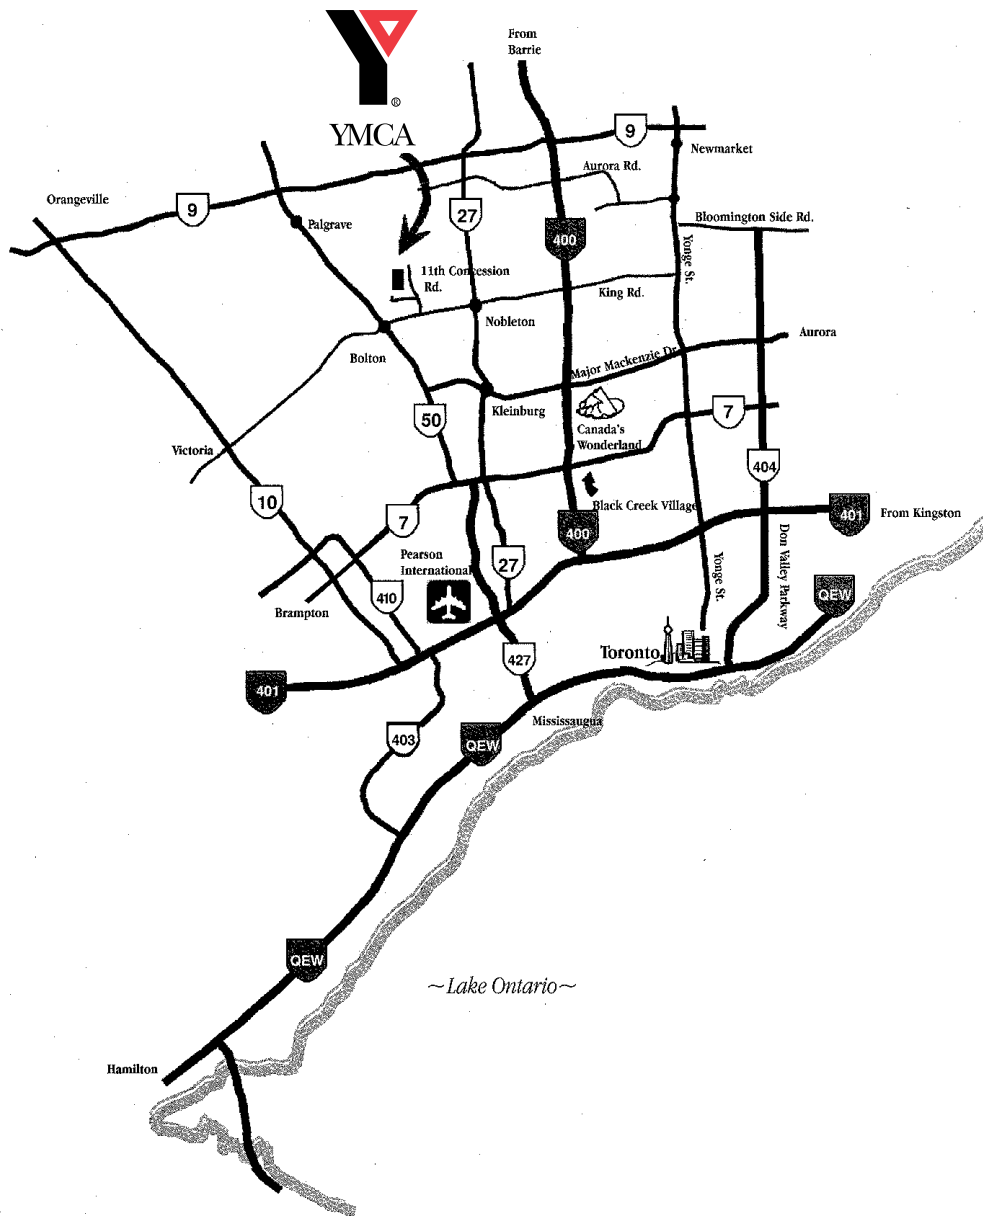

How to get there

From the central or east part of Toronto, take either of Hwys 401/407/7 to Hwy 400; north to King Road exiting King Road West. Go west past Nobleton (Hwy 27 & King Road) to Concession 11 and turn right. Cedar Glen is just north on the west side.

From the west, take either of Hwys 401/407/ to Hwy 427 north and turn left (west) on Hwy 7 to Hwy 50 (just one stoplight west of Hwy 427). Take Hwy 50 north from Hwy 7 into Bolton and turn right on King Street (main intersection at bottom of hill); go east to Concession 11.